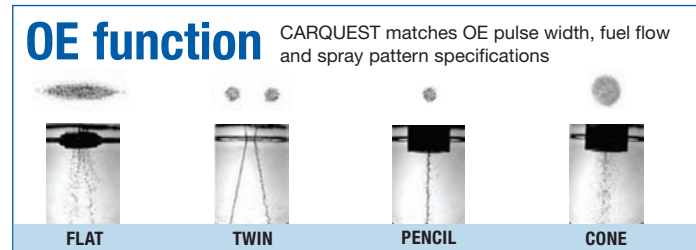

Fuel Injection Program

Did you know?

Besides dirty injectors, fuel pressure is the most critical factor affecting the fuel injection system. A very slight decrease in fuel pressure can often cause noticeable driveability problems. Technicians should always check the fuel pressure on the vehicle prior to cleaning or replacing injectors. Common causes of reduced fuel pressure include leaking injectors, faulty pressure regulator, weak fuel pump and even a restricted fuel filter.

CARQUEST Total-System Solutions

To ensure that you have everything needed to do the complete fuel system repair, CARQUEST carries a full-line of replacement products and tools:

- Fuel Injectors
- Pressure Regulators
- Hoses and Lines
- Gaskets, Seals and O-Rings
- Fuel Pumps
- Fuel Filters
- Fuel Additives
- Service Tools

CARQUEST Technical Institute provides world-class drivability-related training programs for professional technicians, with up-to-date technology and real-world solutions. Contact your local CARQUEST Store or visit CARQUEST.com/cti for more details.

CARQUEST Supplies a Single Source for Exact OE Match Fuel Injectors.

Not similar, but exact in form, fit, performance and reliability.

They follow OE design in:

- Injector Type
- Spray Pattern
- Body Style
- Color
- Performance