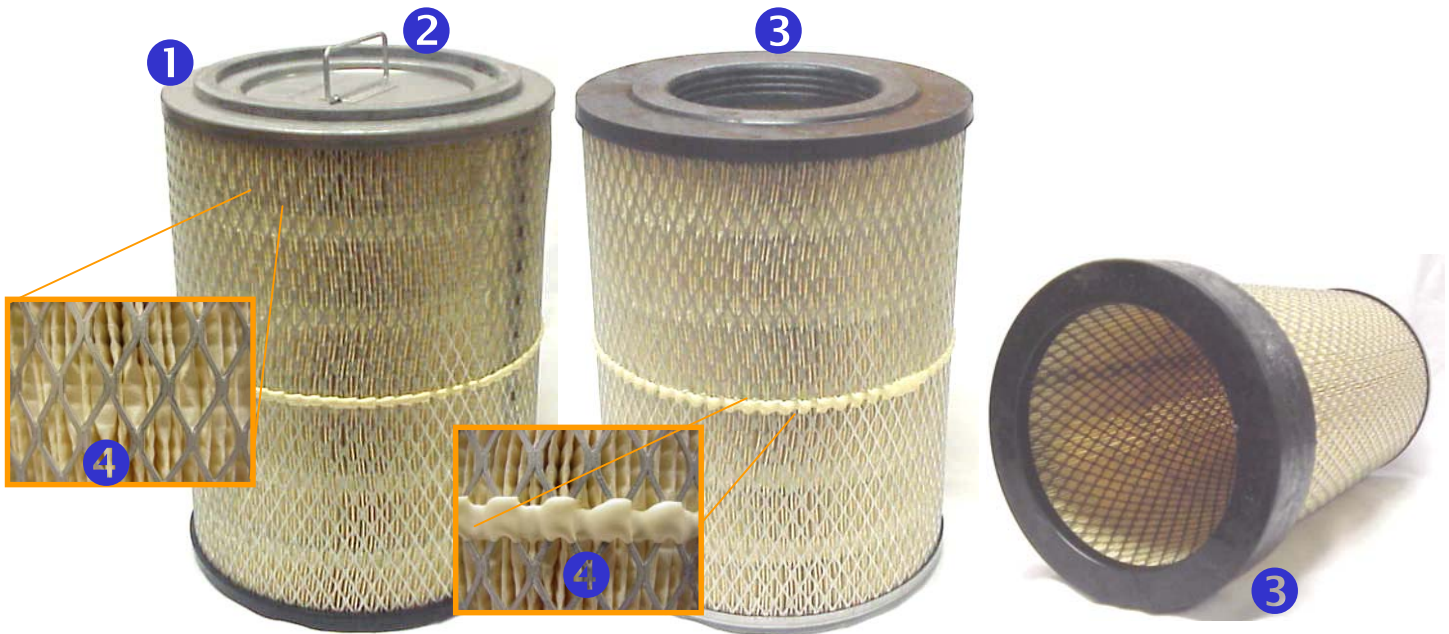

PRODUCT & ENGINEERING BULLETIN

CARQUEST Radial Lip Seal Air Filters

- ① Heavy Gauge Steel Top End Caps
- ② Welded Handle on Outer Air Filters for ease of Installation and Removal
- ③ Pre-Lubricated Seals for quick and easy Installation
- ④ Pleat Stabilization for Optimum Usage of Filtering Media (*Pleat Lock & Plastisol Beads Utilized*)